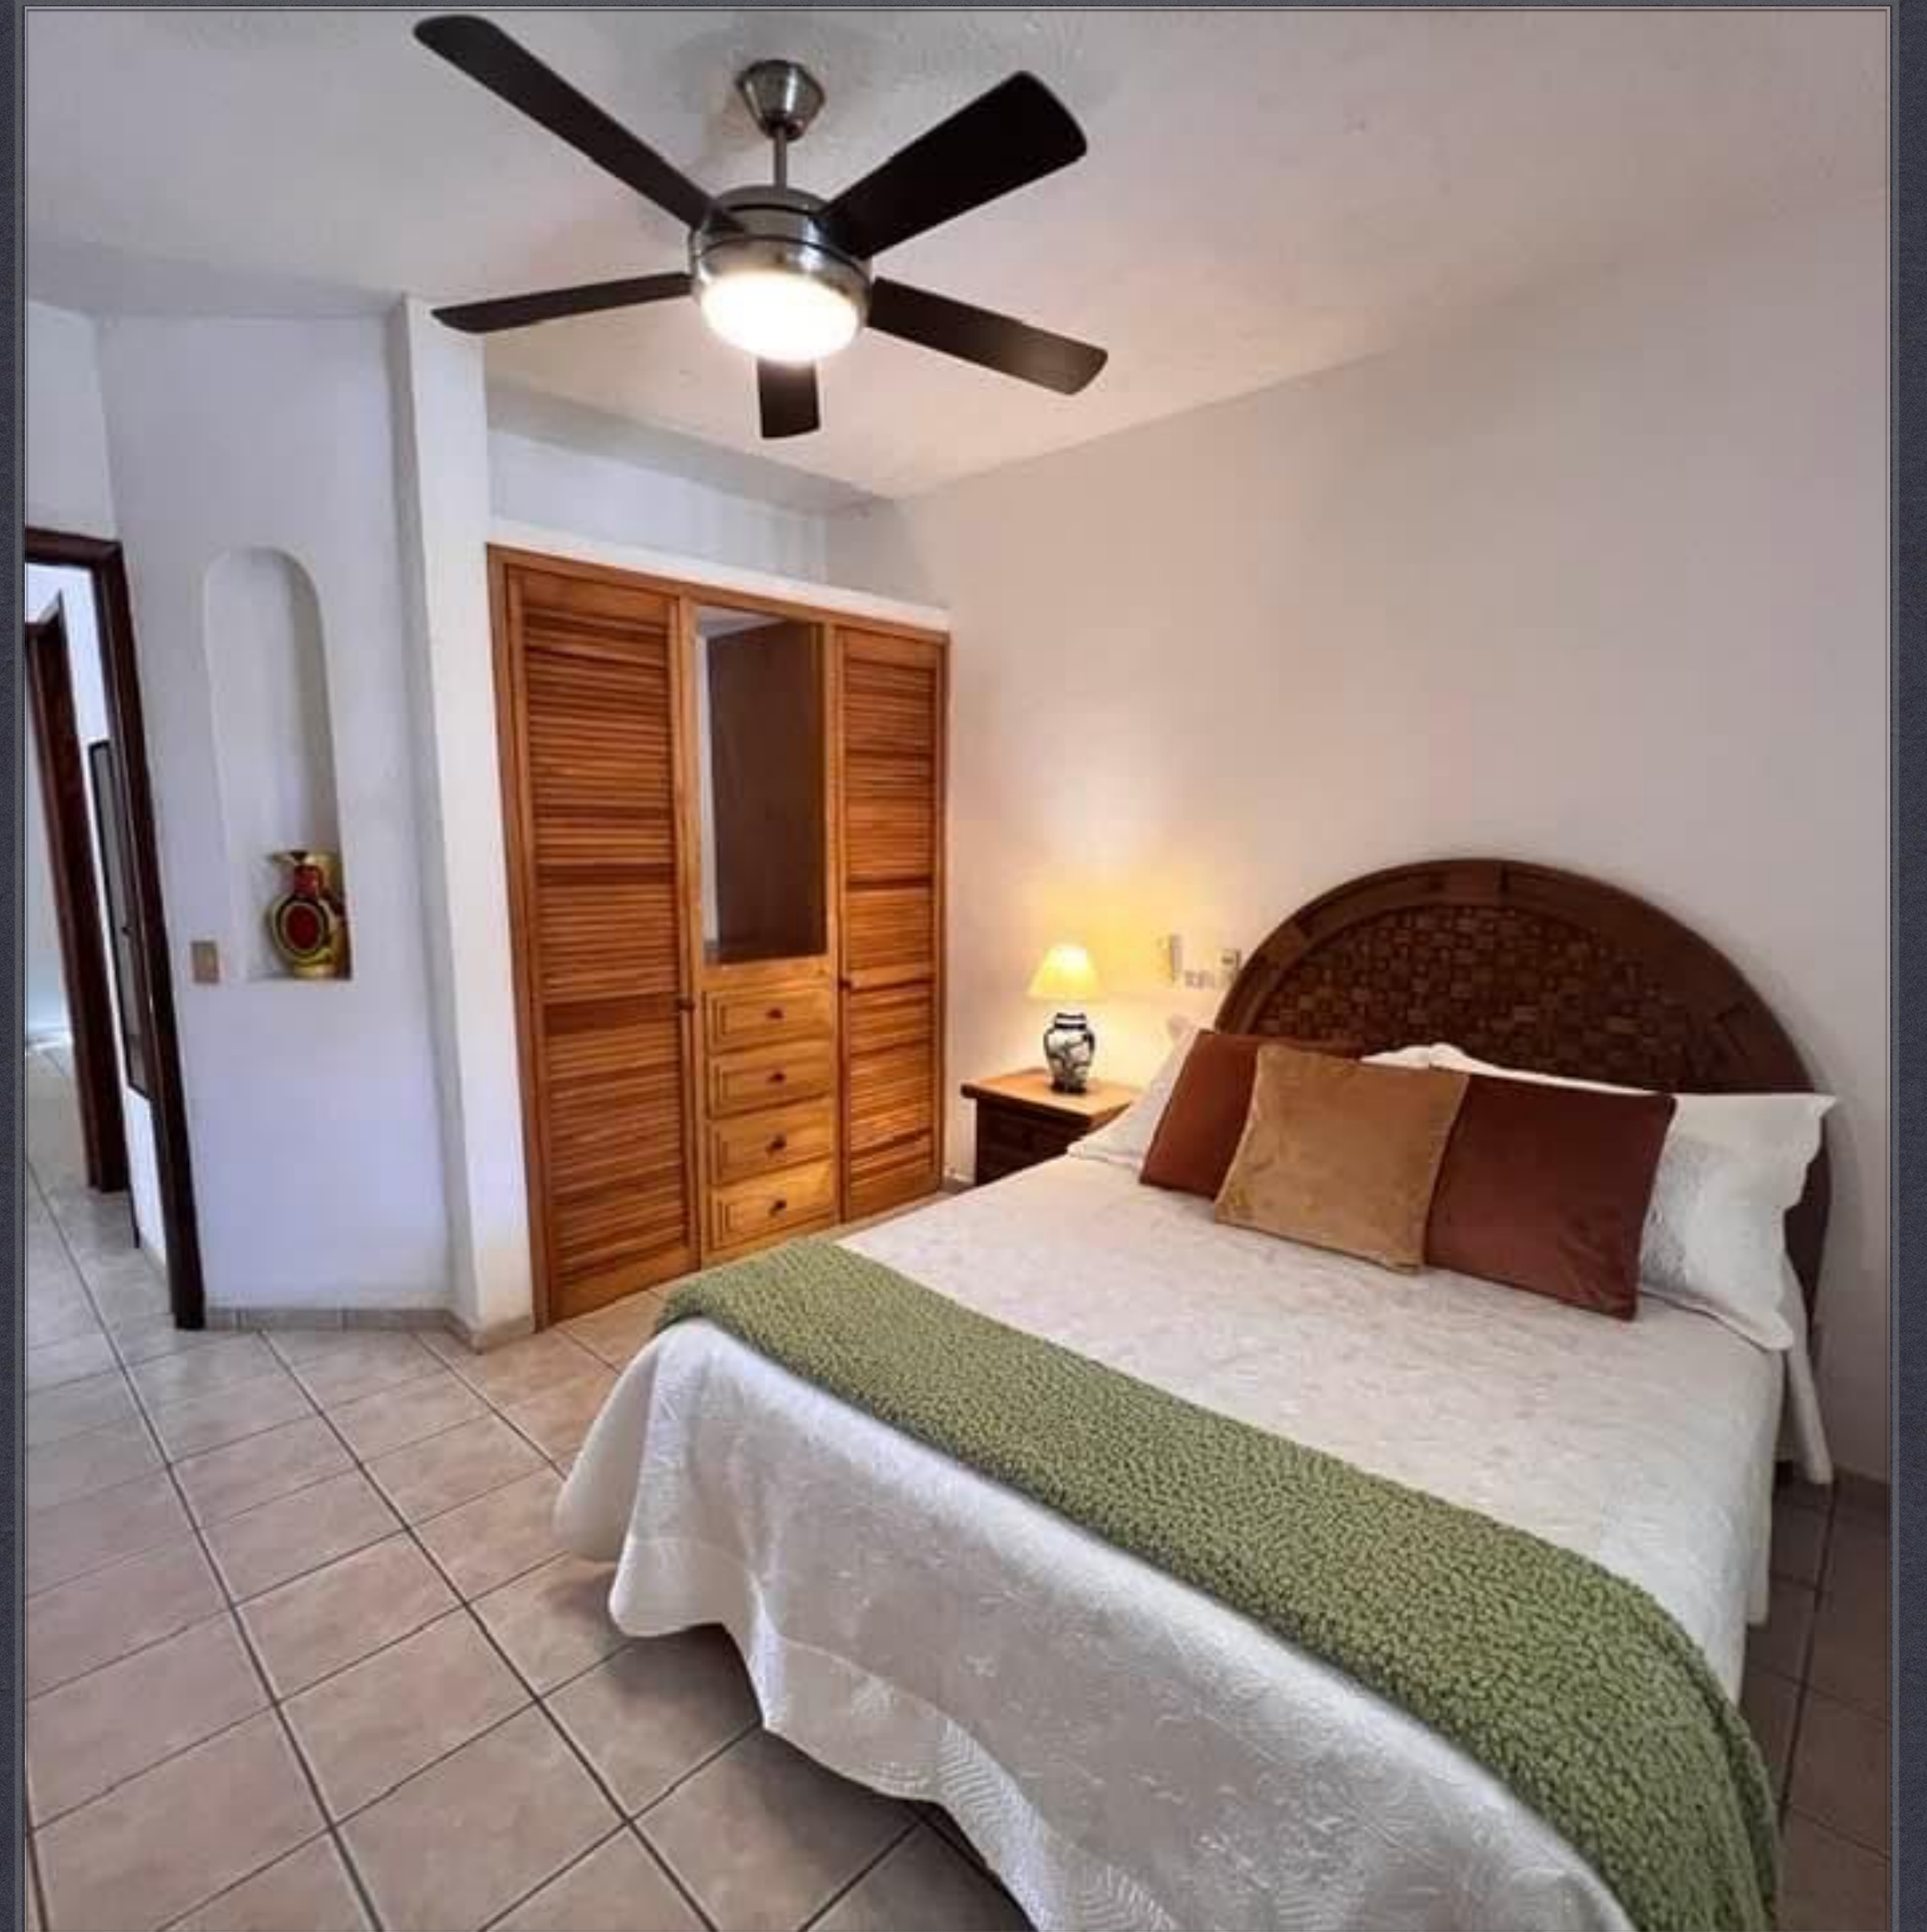

SECOND BEDROOM

QUEEN BED

AIR CONDITIONED

CEILING FAN

LARGE CLOSETS

DRAWERS

NIGHT TABLE

LINENS PROVIDED

WINDOW LOOKING OUT TO

FRONT OF HOUSE