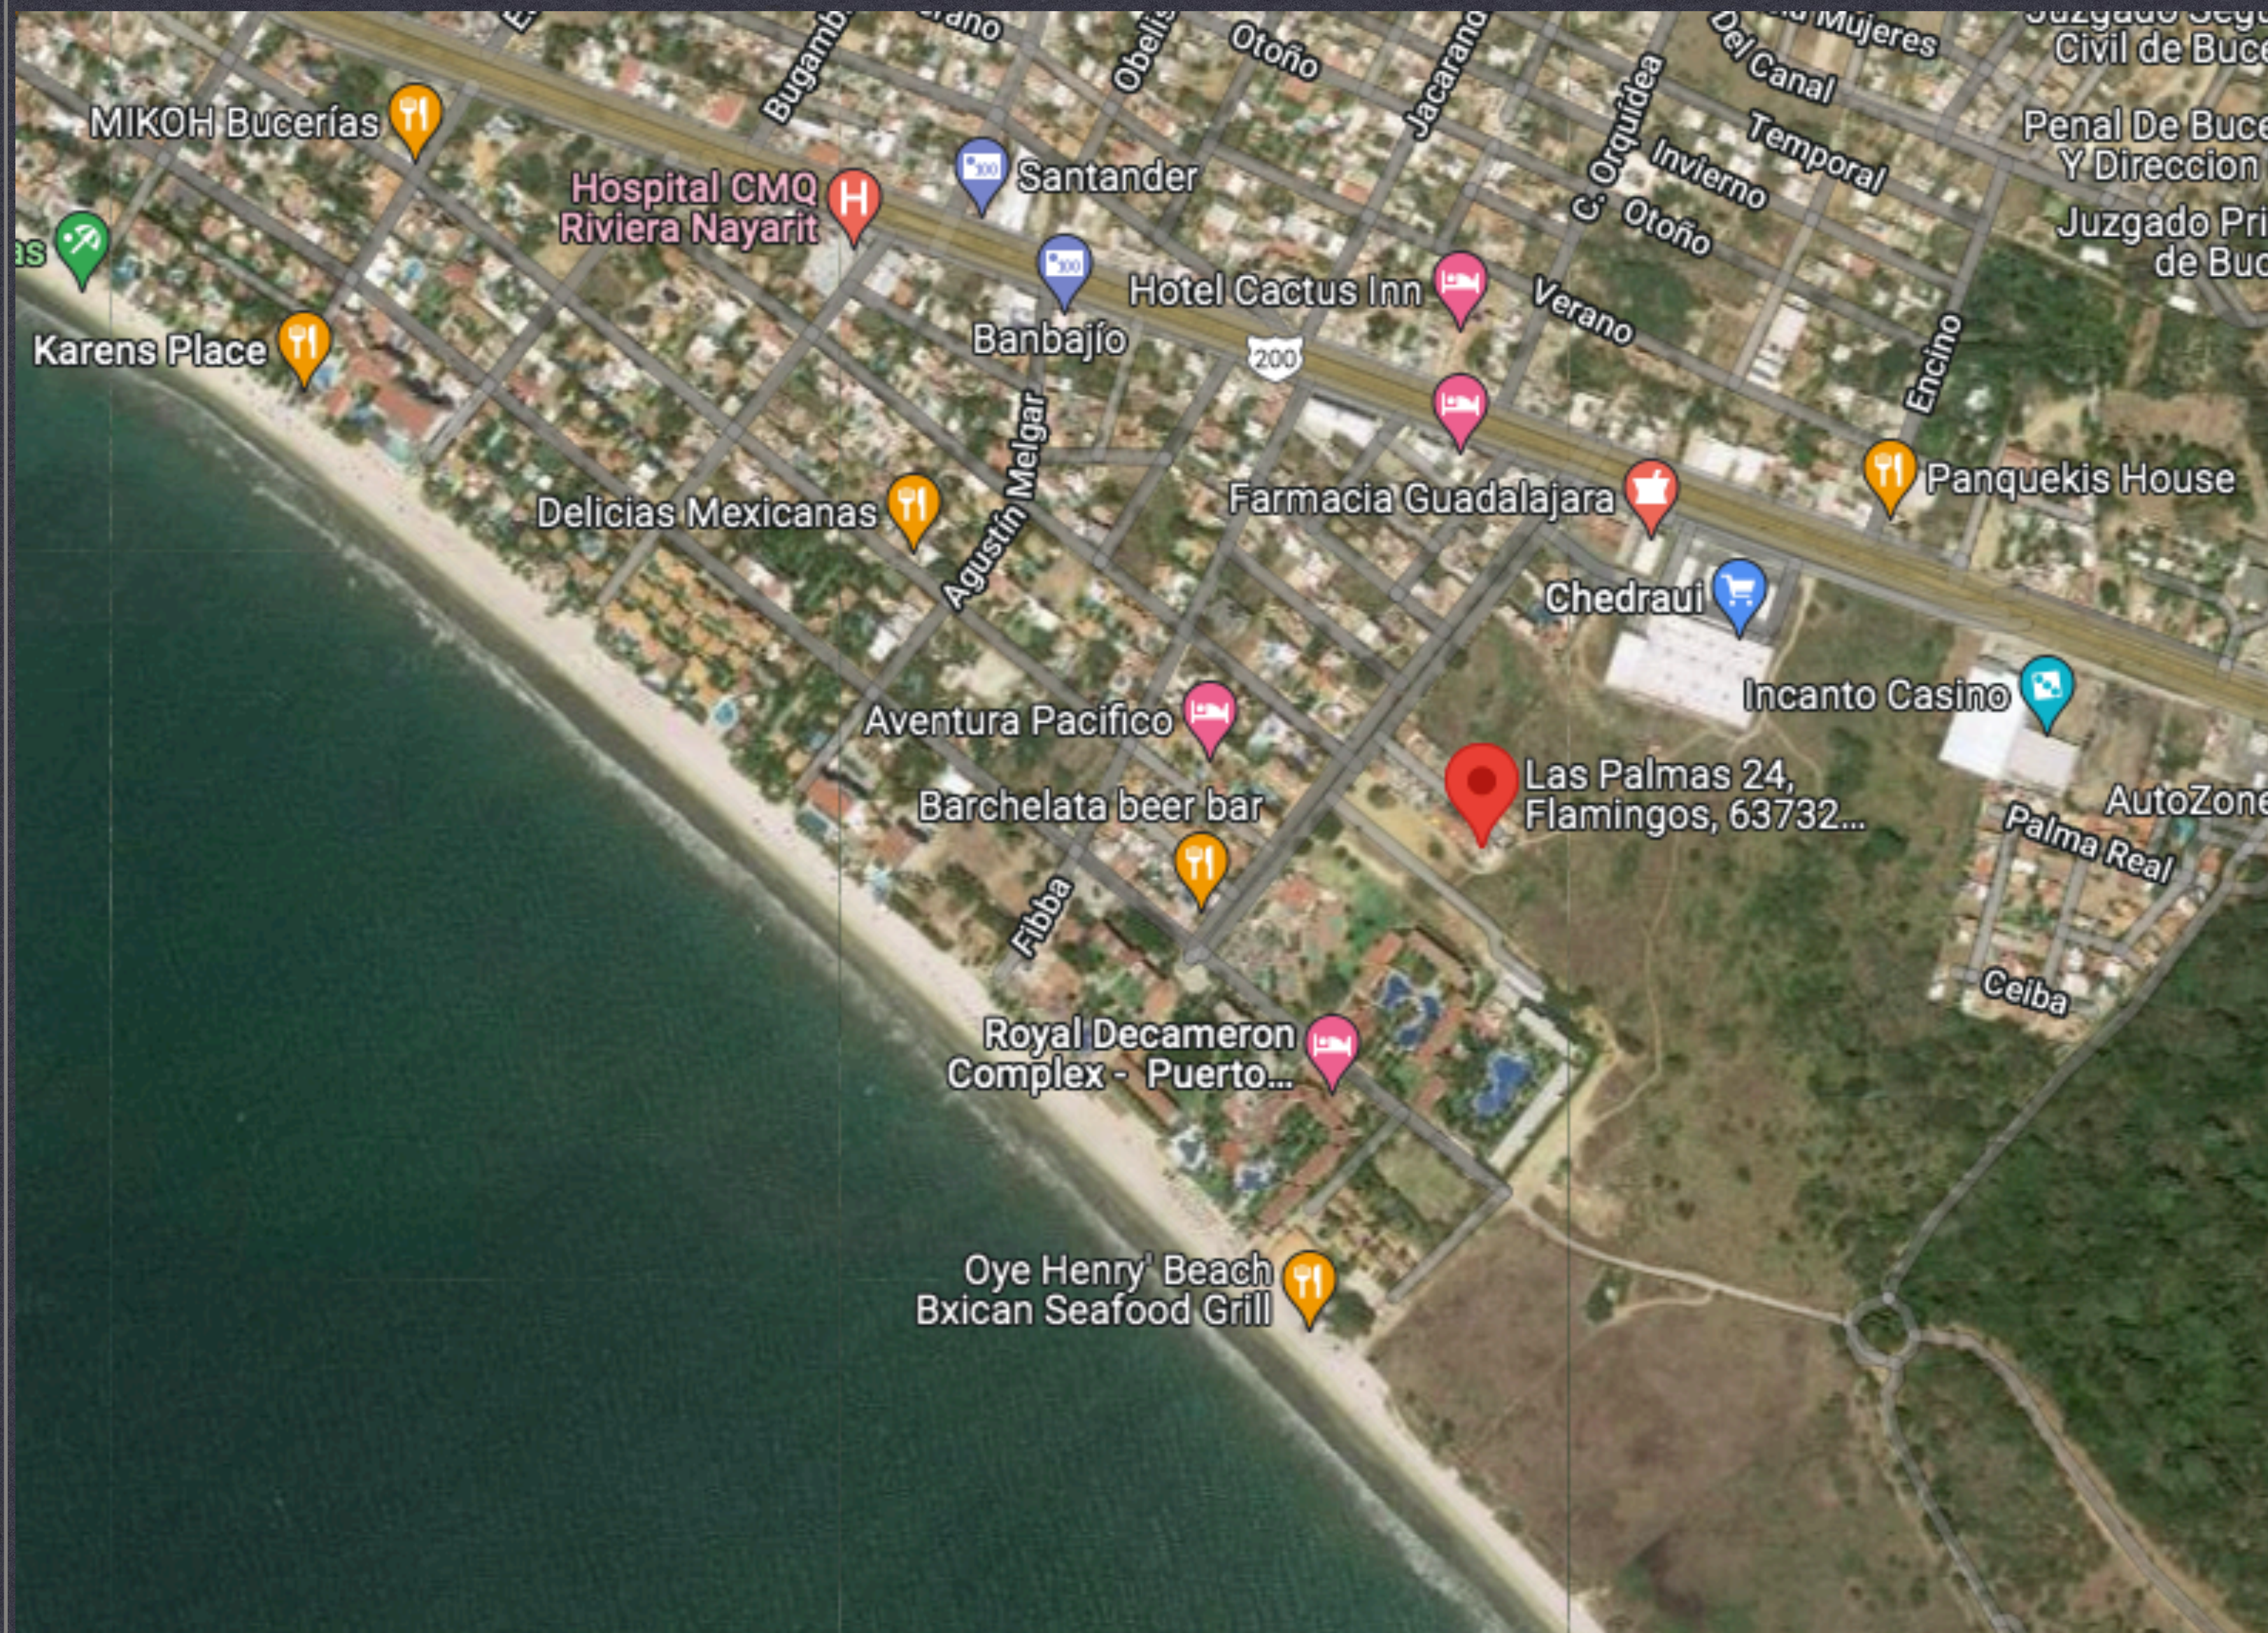

BUCERIAS, NAYARIT, MEXICO

LONG TERM RENTAL • QUIET STREET • CONVENIENT LOCATION

LOCATION • LOCATION • LOCATION

WITHIN 2-3 BLOCKS FROM

GOLDEN ZONE

GROOMED BEACH

THE ROYAL DECAMERON HOTEL

BOUTIQUES

CHEDRAUI GROCERY STORE

CONVENIENCE STORES

RESTAURANTS

PUBS

BANKS

TAXI & BUS STANDS

DOCTOR'S OFFICE

PHARMACY