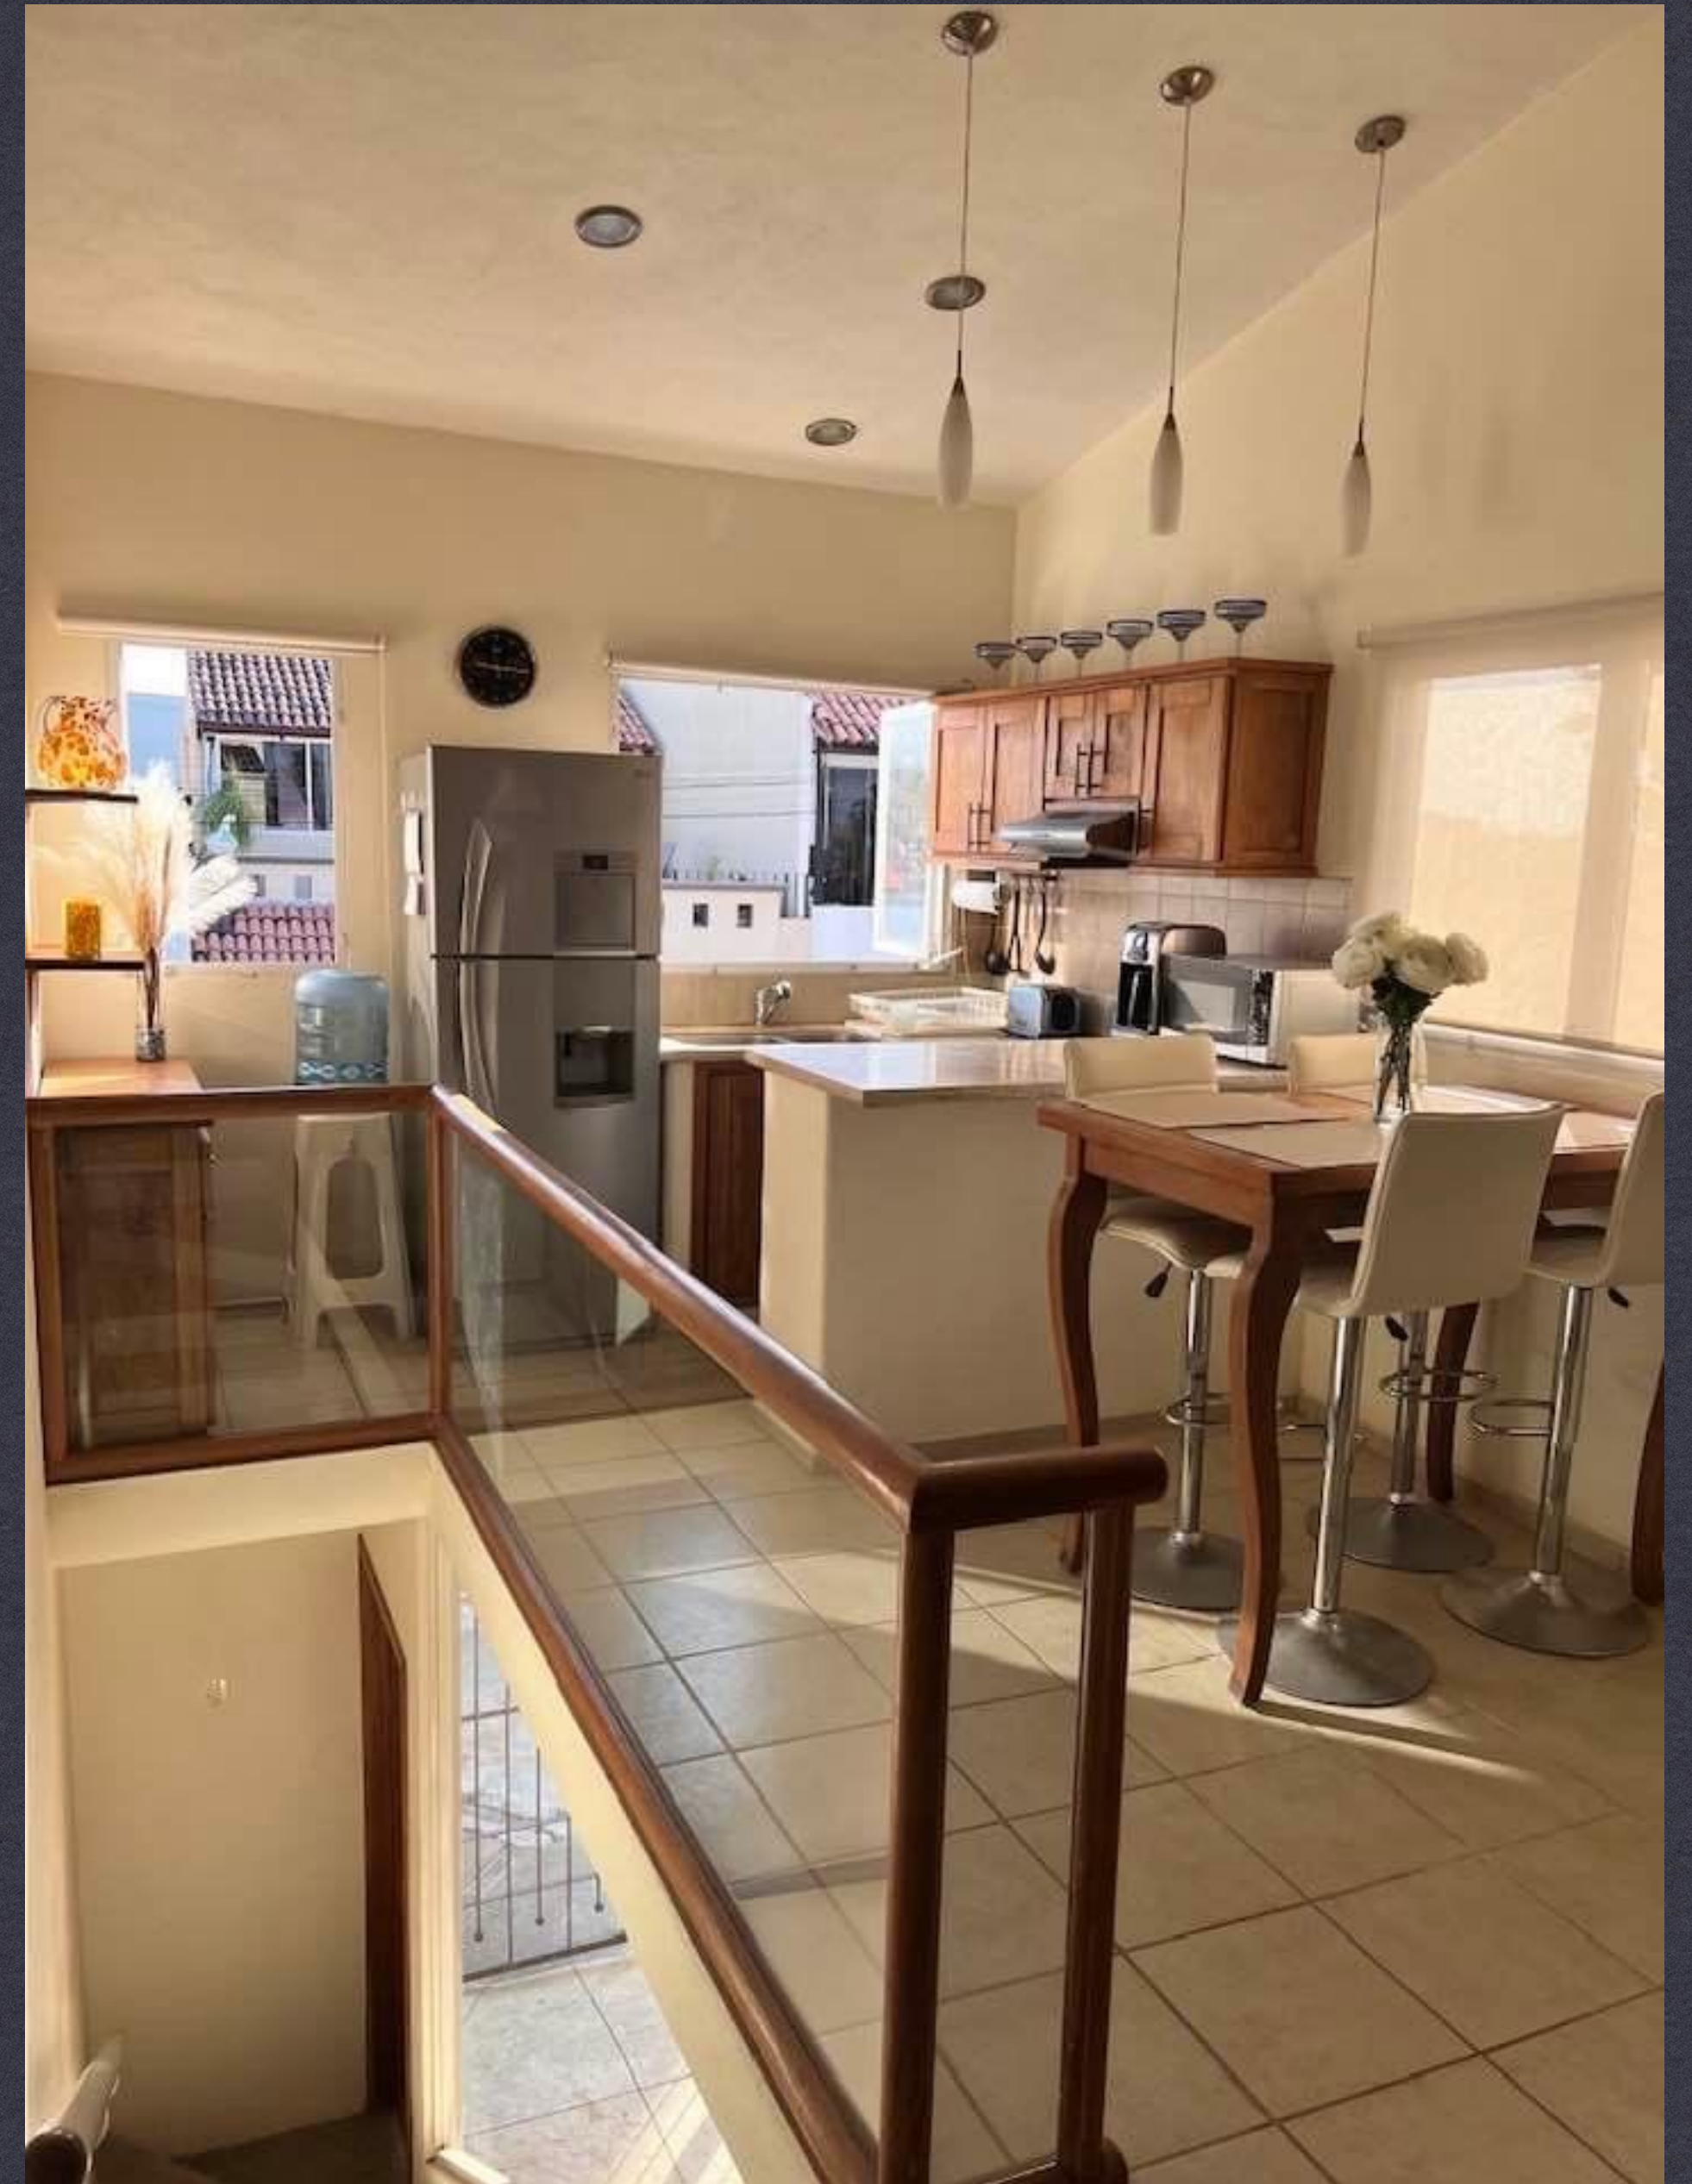

UPSTAIRS UNIT FEATURES

OCEAN & MOUNTAIN VIEW

BRIGHT & METICULOUSLY CLEAN

KING BED

PULL OUT COUCH

SLEEPS 2-4

2 BATHROOMS

FULLY EQUIPPED KITCHEN

JACUZZI

AIR CONDITIONED

FREE WIFI

SMART TV

WASHER

GATED PARKING